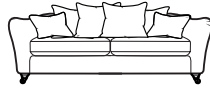

Harriet

Introducing a beautiful new addition to our collections. Harriet is rich with elegant details, such as a gentle flowing shape, pleated arms, and a curvaceous back with sweeping cushions to mirror its shape. Designed to suit a regal setting, this classically beautiful statement piece transforms and elevates as it stands proudly within any living space.

Grand Sofa Pillow Back

H 95cm W 227cm D 100cm
SH 52cm SW 183cm SD 58cm
AH 73cm

Large Two Seater Pillow Back

H 95cm W 199cm D 100cm
SH 52cm SW 155cm SD 58cm
AH 73cm

Two Seater Pillow Back

H 95cm W 170cm D 100cm
SH 52cm SW 126cm SD 58cm
AH 73cm

Grand Sofa Formal Back

H 95cm W 227cm D 100cm
SH 52cm SW 183cm SD 58cm
AH 73cm

Large Two Seater Formal Back

H 95cm W 199cm D 100cm
SH 50cm SW 155cm SD 59cm
AH 76cm

Two Seater Formal Back

H 95cm W 170cm D 100cm
SH 52cm SW 126cm SD 58cm
AH 73cm