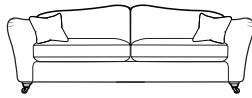

Grand Sofa Pillow Back

H 95cm W 227cm D 100cm
SH 52cm SW 183cm SD 58cm
AH 73cm

Large Two Seater Pillow Back

H 95cm W 199cm D 100cm
SH 52cm SW 155cm SD 58cm
AH 73cm

Two Seater Pillow Back

H 95cm W 170cm D 100cm
SH 52cm SW 126cm SD 58cm
AH 73cm

Grand Sofa Formal Back

H 95cm W 227cm D 100cm
SH 52cm SW 183cm SD 58cm
AH 73cm

Large Two Seater Formal Back

H 95cm W 199cm D 100cm
SH 50cm SW 155cm SD 59cm
AH 76cm

Two Seater Formal Back

H 95cm W 170cm D 100cm
SH 52cm SW 126cm SD 58cm
AH 73cm

Snuggler

H 95cm W 137cm D 100cm
SH 52cm SW 93cm SD 58cm
AH 73cm

Chair

H 95cm W 107cm D 100cm
SH 52cm SW 63cm SD 58cm
AH 73cm

INTERIORS	Standard	Option
Seat Cushions	Foam	Fibre
Arms	Foam	
Back Cushions	Fibre	
Scatters	Feather	Fibre
Pillows	Feather Fibre Mix	Fibre