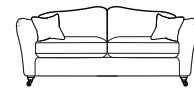

Grand Sofa Pillow Back

H 95cm W 227cm D 100cm
SH 52cm SW 183cm SD 58cm
AH 73cm

Large Two Seater Pillow Back

H 95cm W 199cm D 100cm
SH 52cm SW 155cm SD 58cm
AH 73cm

Two Seater Pillow Back

H 95cm W 170cm D 100cm
SH 52cm SW 126cm SD 58cm
AH 73cm

Grand Sofa Formal Back

H 95cm W 227cm D 100cm
SH 52cm SW 183cm SD 58cm
AH 73cm

Large Two Seater Formal Back

H 95cm W 199cm D 100cm
SH 50cm SW 155cm SD 59cm
AH 76cm

Two Seater Formal Back

H 95cm W 170cm D 100cm
SH 52cm SW 126cm SD 58cm
AH 73cm

Snuggler

H 95cm W 137cm D 100cm
SH 52cm SW 93cm SD 58cm
AH 73cm

Chair

H 95cm W 107cm D 100cm
SH 52cm SW 63cm SD 58cm
AH 73cm

INTERIORS	Standard	Option
Seat Cushions	Foam	Fibre
Arms	Foam	
Back Cushions	Fibre	
Scatters	Feather	Fibre
Pillows	Feather Fibre Mix	Fibre