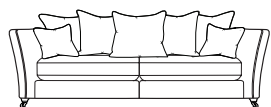

Grand Sofa Seater Pillow Back

H 95cm W 231cm D 102cm
SH 52cm SW 183cm SD 59cm
AH 74cm

Large Two Seater Pillow Back

H 95cm W 203cm D 102cm
SH 52cm SW 155cm SD 59cm
AH 74cm

Two Seater Pillow Back

H 95cm W 174cm D 102cm
SH 50cm SW 126cm SD 59cm
AH 75cm

Grand Sofa Formal Back

H 95cm W 231cm D 102cm
SH 52cm SW 183cm SD 59cm
AH 74cm

Large Two Seater Formal Back

H 95cm W 203cm D 102cm
SH 52cm SW 155cm SD 59cm
AH 74cm

Two Seater Formal Back

H 95cm W 174cm D 102cm
SH 50cm SW 126cm SD 59cm
AH 75cm