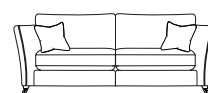

Grand Sofa Seater Pillow Back

H 95cm W 231cm D 102cm
SH 52cm SW 183cm SD 59cm
AH 74cm

Large Two Seater Pillow Back

H 95cm W 203cm D 102cm
SH 52cm SW 155cm SD 59cm
AH 74cm

Two Seater Pillow Back

H 95cm W 174cm D 102cm
SH 50cm SW 126cm SD 59cm
AH 75cm

Grand Sofa Formal Back

H 95cm W 231cm D 102cm
SH 52cm SW 183cm SD 59cm
AH 74cm

Large Two Seater Formal Back

H 95cm W 203cm D 102cm
SH 52cm SW 155cm SD 59cm
AH 74cm

Two Seater Formal Back

H 95cm W 174cm D 102cm
SH 50cm SW 126cm SD 59cm
AH 75cm