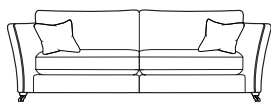

Grand Sofa Seater Pillow Back

H 95cm W 231cm D 102cm
SH 52cm SW 183cm SD 59cm
AH 74cm

Large Two Seater Pillow Back

H 95cm W 203cm D 102cm
SH 52cm SW 155cm SD 59cm
AH 74cm

Two Seater Pillow Back

H 95cm W 174cm D 102cm
SH 50cm SW 126cm SD 59cm
AH 75cm

Grand Sofa Formal Back

H 95cm W 231cm D 102cm
SH 52cm SW 183cm SD 59cm
AH 74cm

Large Two Seater Formal Back

H 95cm W 203cm D 102cm
SH 52cm SW 155cm SD 59cm
AH 74cm

Two Seater Formal Back

H 95cm W 174cm D 102cm
SH 50cm SW 126cm SD 59cm
AH 75cm

Snuggler

H 95cm W 141cm D 102cm
SH 50cm SW 93cm SD 59cm
AH 75cm

Chair

H 95cm W 110cm D 102cm
SH 50cm SW 63cm SD 59cm
AH 75cm

INTERIORS	Standard	Option
Seat Cushions	Foam	Fibre
Arms	Foam	
Back Cushions	Fibre	
Scatters	Feather	Fibre
Pillows	Feather Fibre Mix	Fibre