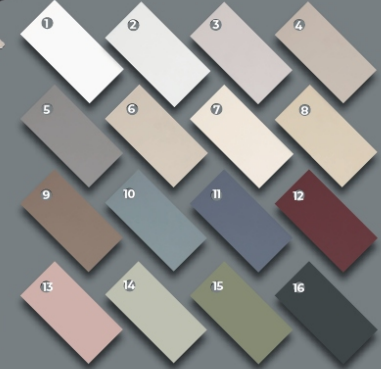

King & Superking Sized Chest
200cm(W) x 48cm(D) x 28cm(H)

PICK A FINISH FOR YOUR FURNITURE

Oak Finish Options - All Matt Lacquered

1. Opaque
2. Natural
3. Victorian
4. Cottage White
5. Cromford Grey
6. Midnight Sky

Paint Colour Options

1. Lily White
2. Coastal Mist
3. Cotton
4. Luxury Grey
5. Moondust Grey
6. Cloud
7. Stone
8. Truffle
9. Pottery Clay
10. Burrowdale
11. Portland
12. Ruby
13. Blossom
14. Meadow
15. Sage Green
16. Raven